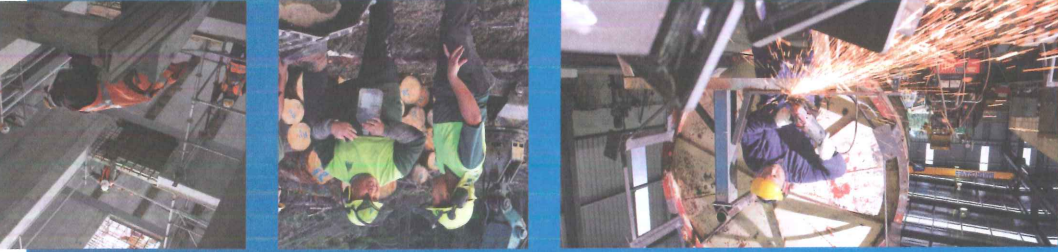

ACC Workplace Safety Management Practices

This certifies that

Waikato Crane Services Ltd

has met the Primary level requirements for ACC Workplace Safety Management Practices
This is effective for the period: 01 September 2016 to 31 August 2018