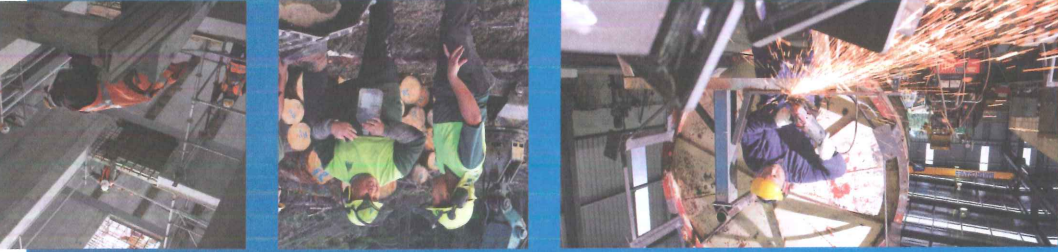

# ACC Workplace Safety Management Practices

*This certifies that*

**Waikato Crane Services Ltd**

has met the Primary level requirements for ACC Workplace Safety Management Practices  
This is effective for the period: 01 September 2016 to 31 August 2018